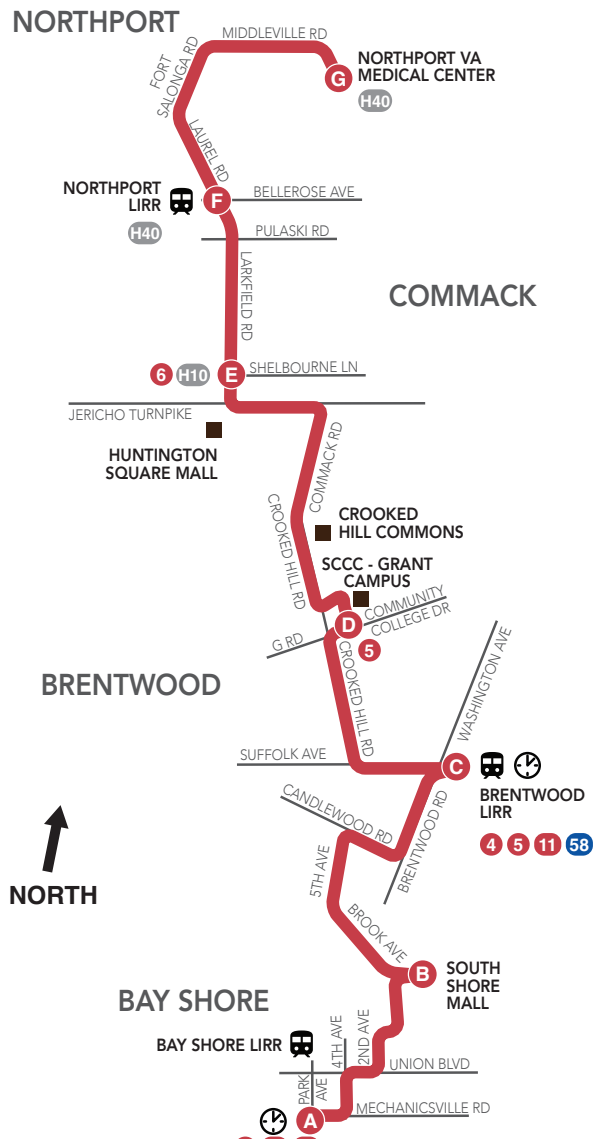

Información
en español

7 Bay Shore to
Northport VA
Medical
Center

Every 30 Minutes
On Weekdays

- Bay Shore
- South Shore Mall
- North Bay Shore
- Brentwood LIRR
- SCCC - Grant Campus
- Crooked Hill Commons
- Huntington Square Mall
- Northport LIRR
- Northport VA Medical Center

Weekdays
Every 30 Minutes
Before 6 pm
Every 60 Minutes
After 6 pm

**Weekends and
Holidays**
Every 60 Minutes

Check timetables in this brochure for exact schedules.

7 Bay Shore to Northport ROUTE MAP

WEEKDAYS Northbound

Towards Northport VA Medical Center

WEEKDAYS Southbound

Towards Bay Shore

WEEKENDS Northbound

Towards Northport VA Medical Center

- Route 7
- A Timepoint
- 🕒 Timed Transfer Location*
- 2 58 H10 Available Transfers
- 🚊 LIRR Station
- Point of Interest